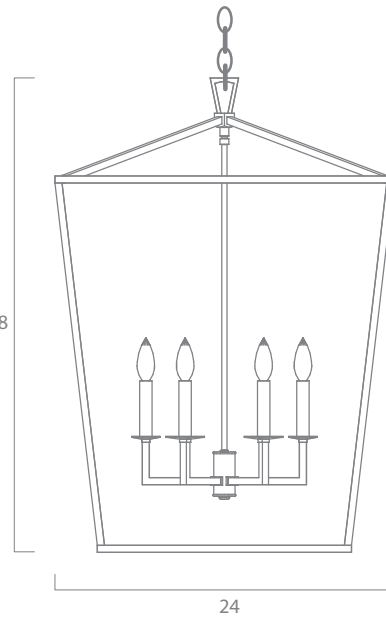

Cage series fives sizes and three finishes to choose from

NEW

1084

1080

1081

1082

1083