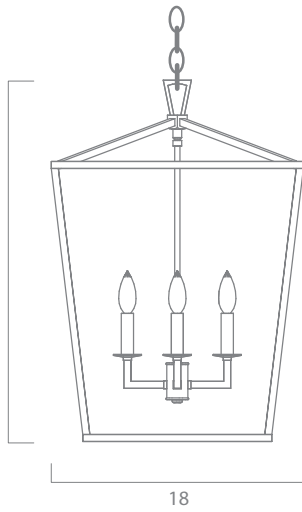

Cage series fives sizes and three finishes to choose from

NEW

1084

1080

1081

1082

1083