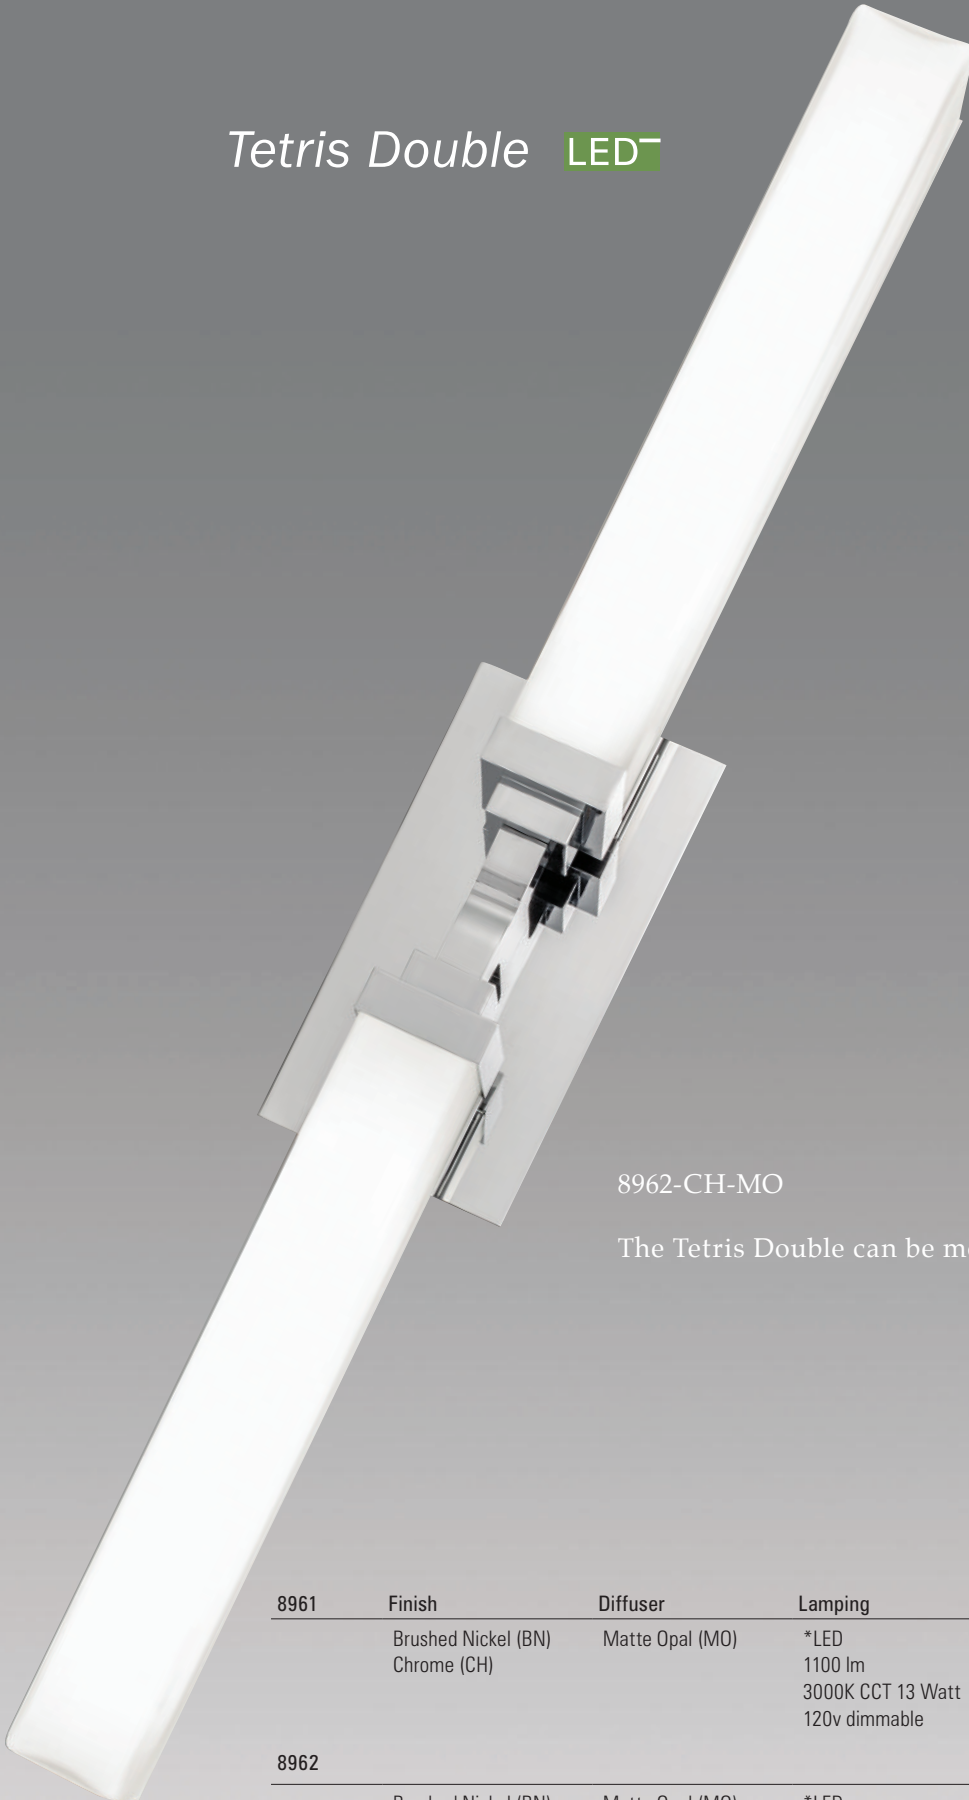

*Ava LED Sconce* LED  
*mounts vertically or horizontally*

9740-B A-M A  
24" backplate  
off center

9741-B A-M A  
36" backplate  
centered

9742-G W-M A  
48" backplate  
centered

9743-G W-M A  
60" backplate  
centered

Backplate track allows for flexibility on where backplate is positioned, from **within 1-1/2"** of either end of fixture.

AVA	Finish	Diffuser	Lamping			Dimensions		Projection
			Sku	Watts	Integrated *LED	Height or Width	Width	
Brushed Aluminum (BA) Gloss White (GW)	Matte Opal Acrylic (MA)		9740 - 24"	16	1275 lumens, CRI 85, 3000K, 120v 0-10v dimming	24"	4.50"	3.25"
			9741 - 36"	25	2040 lumens, CRI 85, 3000K, 120v-277v 0-10v dimming	36"	4.50"	
			9742 - 48"	34	2800 lumens, CRI 85, 3000K, 120v-277v 0-10v dimming	48"	4.50"	
			9743 - 60"	41	3400 lumens, CRI 85, 3000K, 120v-277v 0-10v dimming	60"	4.50"	
						Backplate 24" 4.50" H x 4.50" W		
						Backplate 36", 48" and 60", 6.00" H x 4.50" W		

\*Refer to norwellinc.com for LED specifications

Tetris Single LED

8961-CH-MO

Tetris side view

# Tetris Double LED

8962-CH-MO

The Tetris Double can be mounted vertically or horizontally

8961	Finish	Diffuser	Lamping	Dimensions	Projection
	Brushed Nickel (BN) Chrome (CH)	Matte Opal (MO)	*LED 1100 lm 3000K CCT 13 Watt 120v dimmable	16 H X 4 1/4 W Backplate 8 1/4 H X 4 1/4 W	4" ADA
8962	Brushed Nickel (BN) Chrome (CH)	Matte Opal (MO)	*LED 2200 lumens 3000K CCT 25 Watt 120v dimmable	30 H X 4 1/4 W Backplate 8 1/4 H X 4 1/4 W	4" ADA