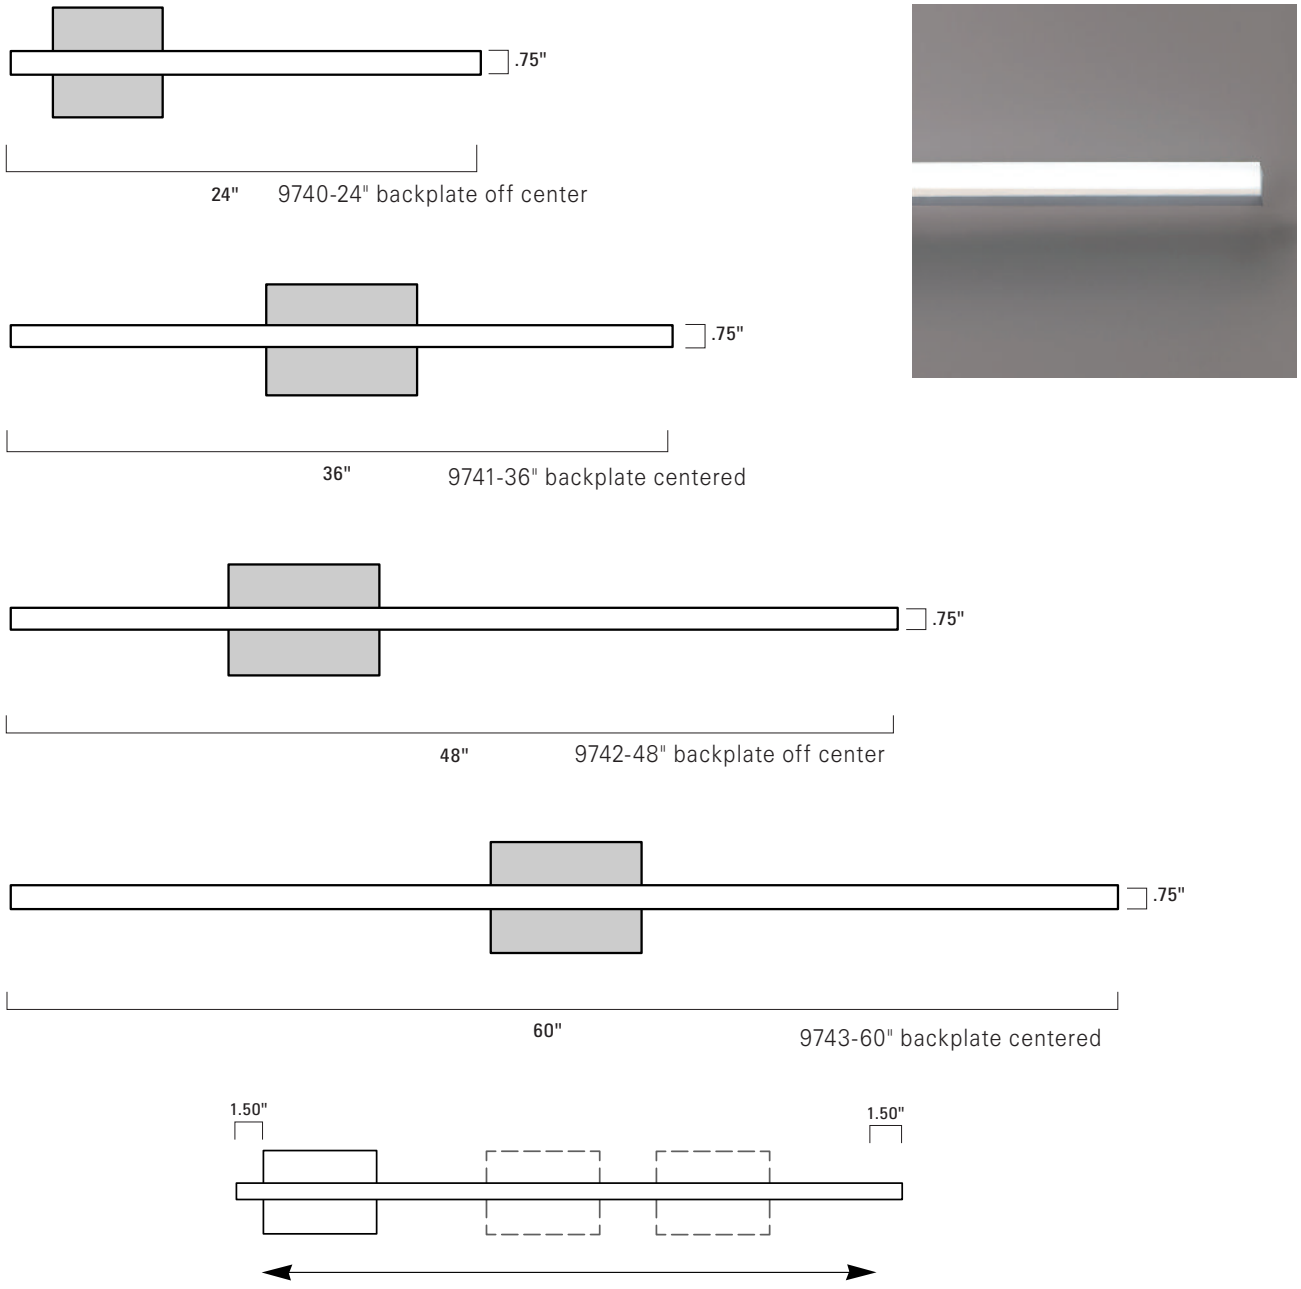

*Ava LED Sconce* LED  
*mounts vertically or horizontally*

9740-B A-M A  
24" backplate  
off center

9741-B A-M A  
36" backplate  
centered

9742-G W-M A  
48" backplate  
centered

9743-G W-M A  
60" backplate  
centered

Backplate track allows for flexibility on where backplate is positioned, from **within 1-1/2"** of either end of fixture.

AVA	Finish	Diffuser	Lamping			Dimensions		Projection
			Sku	Watts	Integrated *LED	Height or Width	Width	
Brushed Aluminum (BA) Gloss White (GW)	Matte Opal Acrylic (MA)		9740 - 24"	16	1275 lumens, CRI 85, 3000K, 120v 0-10v dimming	24"	4.50"	3.25"
			9741 - 36"	25	2040 lumens, CRI 85, 3000K, 120v-277v 0-10v dimming	36"	4.50"	
			9742 - 48"	34	2800 lumens, CRI 85, 3000K, 120v-277v 0-10v dimming	48"	4.50"	
			9743 - 60"	41	3400 lumens, CRI 85, 3000K, 120v-277v 0-10v dimming	60"	4.50"	
						Backplate 24" 4.50" H x 4.50" W		
						Backplate 36", 48" and 60", 6.00" H x 4.50" W		