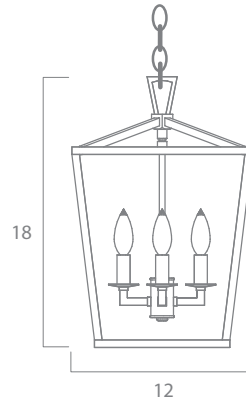

Cage series fives sizes and three finishes to choose from

NEW

1084

1080

1081

1082

1083