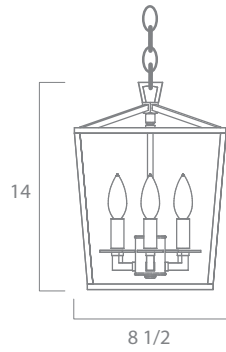

Cage series fives sizes and three finishes to choose from

NEW

1084