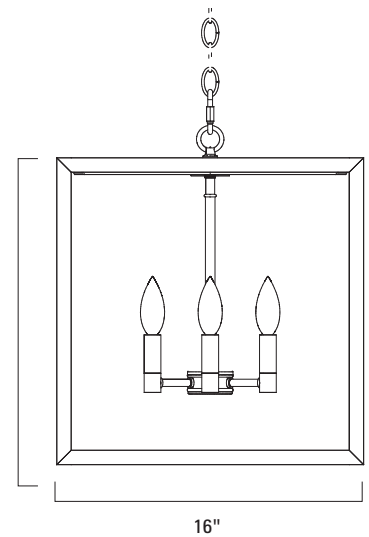

16" - 1090-MB-NG

	1090 - 16" Square Cage	Finish	Diffuser	Lamping	Dimensions	Canopy	
NEW		Matte Black (MB)	None	(6) 60 Watt Candelabra	16 H X 16 W Ships with 6' chain	6 3/8" diameter	
		1091 - 22" Square Cage	Finish	Diffuser	Lamping	Dimensions	Canopy
		Matte Black (MB)	None	(6) 60 Watt Candelabra	22 H X 22 W Ships with 6' chain	6 3/8" diameter