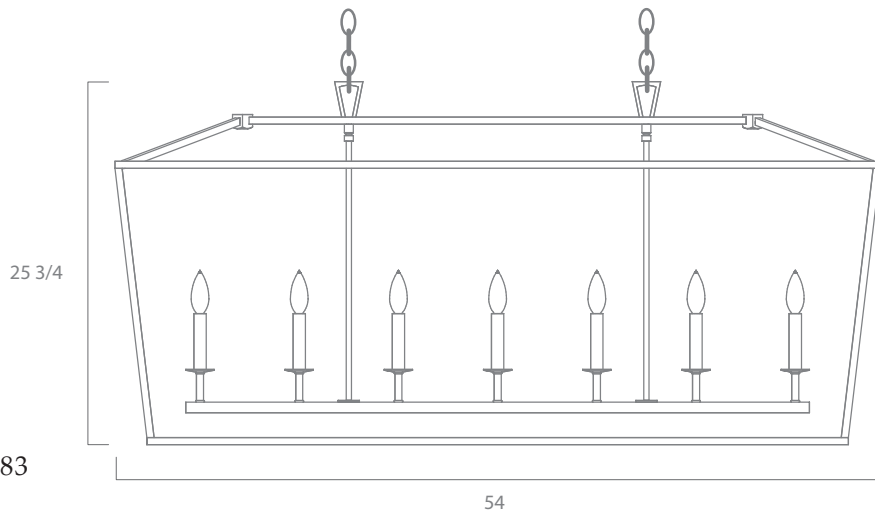

Cage series fives sizes and three finishes to choose from

NEW

1084

1080

1081

1082

1083