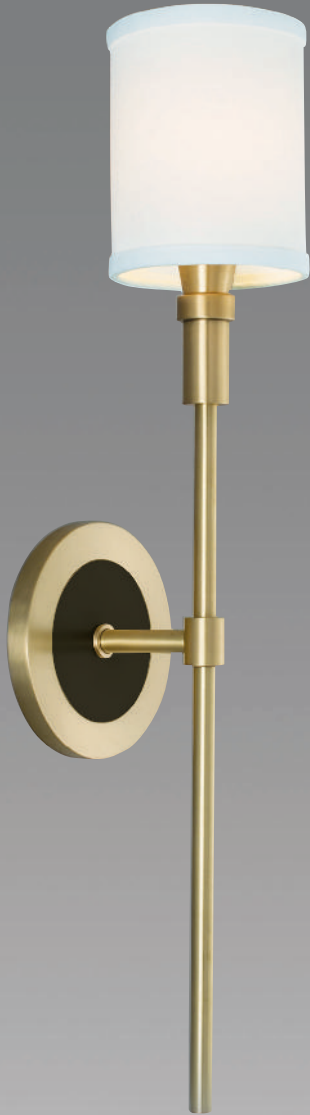

Zavier Sconce

8221-SBMB-WS