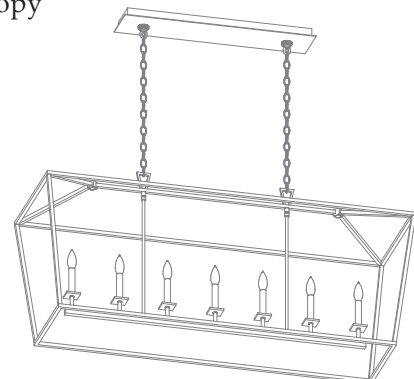

## *Linear Cage*

1083 linear Cage in standard Polished Nickel finish

1083 linear Cage is available with (1) 28 X 6" rectangle canopy  
or (2) Round 6 3/8" diameter canopy