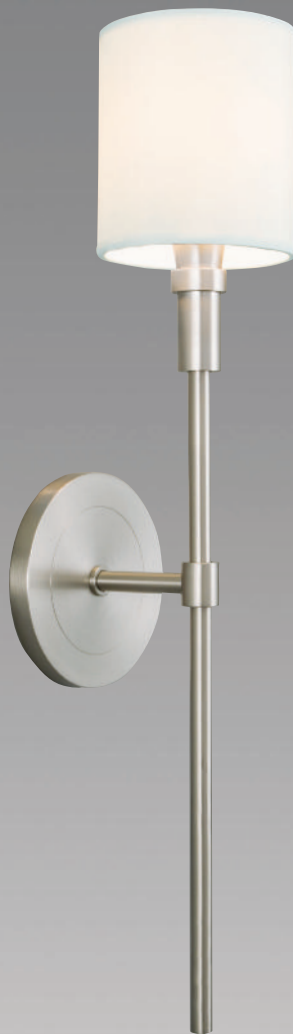

8221-BN-WS