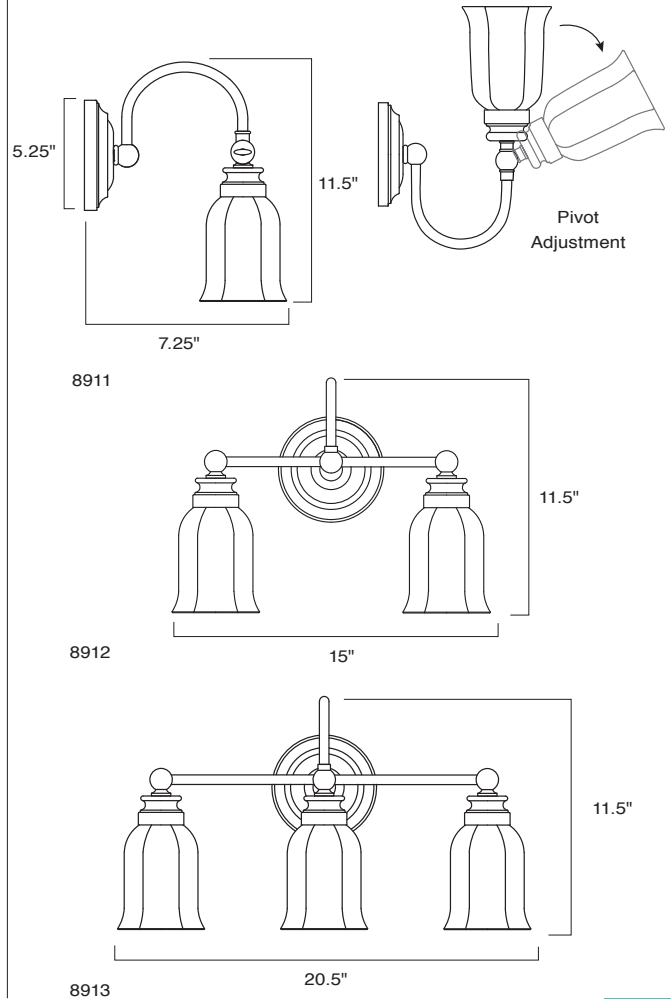

Norwell Lighting

Product Name **Emily**
 Model Number **8911 8912 8913**
 Project Name _____
 Fixture Type _____ Quantity _____

Product Name / Model / Dimensions					Finish Options	Glass	Lamping Options
Emily 1 Light - 8911 Emily 2 Light - 8912 Emily 3 Light - 8913					Standard Brushed Nickel (BN) Chrome (CH) Oil Rubbed Bronze (OB)	Standard Hexagonal Opal (HXO) 5.75" H x 5" W	Standard Incandescent 8911 - (1) 75 Watt Edison 8912 - (2) 75 Watt Edison 8913 - (3) 75 Watt Edison
Series	Height	Width	Projection	Backplate			
8911	11.5"	5.25"	7.25"	5.25"			
8912	11.5"	15"	7.25"	5.25"			
8913	11.5"	20.5"	7.25"	5.25"			