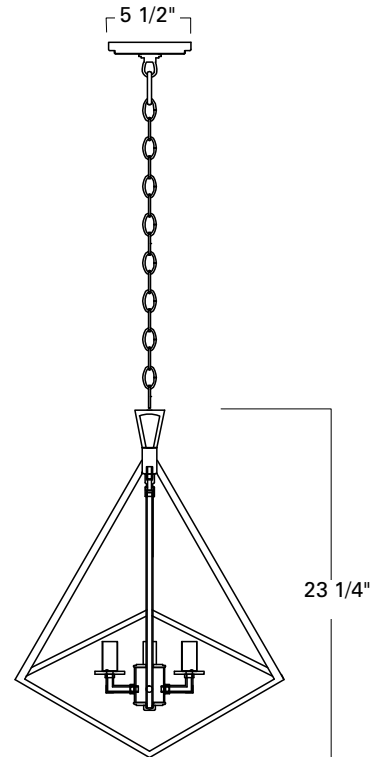

# TRAPEZOID

5388

Project Name \_\_\_\_\_

Fixture Type \_\_\_\_\_

Quantity \_\_\_\_\_

Norwell | Lighting

I L E X

Custom Metalcraft

5388-MB-NG

5388-PN-NG

Top View

Product Name / Model / Dimensions				Finish Options	Diffuser	Lamping Options
TRAPEZOID CAGE PENDANT - 5388				Standard Matte Black / MB Polished Nickel / PN	Standard No Glass / NG	Standard 4-60 Watt Candelabra
	Height	Width	Overall Height			
5388	23 1/4" body	18"	Ships with 6' chain and 6' black cord			
Canopy 5 1/2"						