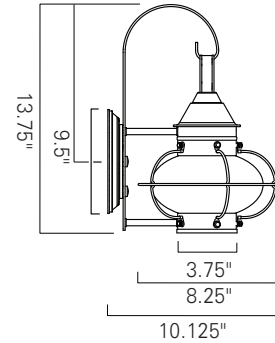

Norwell Lighting

Product Name **Cottage Onion**
 Model Number **1323 1324 1321**
 Project Name _____
 Fixture Type _____ Quantity _____

Cottage Onion Small - 1323
 Bronze (BR) Seedy Glass (SE)

Cottage Onion Small - 1323
 Bronze (BR) Clear Glass (CL)

Cottage Onion Medium - 1324
 Black (BL) Clear Glass (CL)

Cottage Post - 1321
 Black (BL) Seedy Glass (SE)

Cottage Post - 1321
 Black (BL) Clear Glass (CL)

Product Name / Model / Dimensions					Finish Options	Glass	Lamping Options
Cottage Onion Small - 1323 Cottage Onion Medium - 1324 Cottage Onion Post - 1321					Standard Black (BL) Bronze (BR)	Standard Clear (CL) Seedy (SE)	Standard Incandescent (1) 100 Watt Edison
	Height	Width	Projection	TTO			
1323	13.75"	8.25"	10.125"	9.5"			
1324	15.75"	10.625"	12.5"	10"			
1321	14.625"	10.625"					
Backplate Sconce 6.25" Diameter							