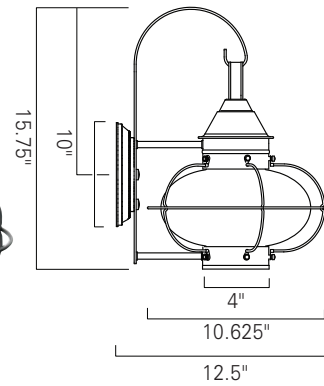

Norwell Lighting

Product Name **Cottage Onion**
 Model Number **1323 1324 1321**
 Project Name _____
 Fixture Type _____ Quantity _____

Cottage Onion Small - 1323
 Bronze (BR) Seedy Glass (SE)

Cottage Onion Small - 1323
 Bronze (BR) Clear Glass (CL)

Cottage Onion Medium - 1324
 Black (BL) Clear Glass (CL)

Cottage Post - 1321
 Black (BL) Seedy Glass (SE)

Cottage Post - 1321
 Black (BL) Clear Glass (CL)

Product Name / Model / Dimensions					Finish Options	Glass	Lamping Options
Cottage Onion Small - 1323 Cottage Onion Medium - 1324 Cottage Onion Post - 1321					Standard Black (BL) Bronze (BR)	Standard Clear (CL) Seedy (SE)	Standard Incandescent (1) 100 Watt Edison
	Height	Width	Projection	TTO			
1323	13.75"	8.25"	10.125"	9.5"			
1324	15.75"	10.625"	12.5"	10"			
1321	14.625"	10.625"					
Backplate Sconce 6.25" Diameter							