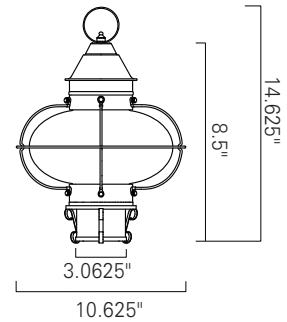

Norwell Lighting

Product Name **Cottage Onion**
 Model Number **1323 1324 1321**
 Project Name _____
 Fixture Type _____ Quantity _____

Cottage Onion Small - 1323
 Bronze (BR) Seedy Glass (SE)

Cottage Onion Small - 1323
 Bronze (BR) Clear Glass (CL)

Cottage Onion Medium - 1324
 Black (BL) Clear Glass (CL)

Cottage Post - 1321
 Black (BL) Seedy Glass (SE)

Cottage Post - 1321
 Black (BL) Clear Glass (CL)

Product Name / Model / Dimensions					Finish Options	Glass	Lamping Options
Cottage Onion Small - 1323 Cottage Onion Medium - 1324 Cottage Onion Post - 1321					Standard Black (BL) Bronze (BR)	Standard Clear (CL) Seedy (SE)	Standard Incandescent (1) 100 Watt Edison
	Height	Width	Projection	TTO			
1323	13.75"	8.25"	10.125"	9.5"			
1324	15.75"	10.625"	12.5"	10"			
1321	14.625"	10.625"					
Backplate Sconce 6.25" Diameter							