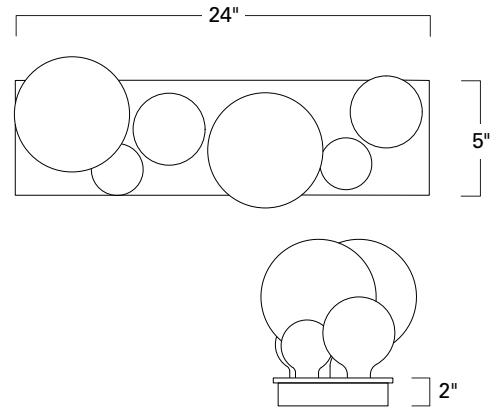

9745-MB-NG

shown with antique incandescent filament bulbs (not included)

9745-CH-NG

Lamp Style	Lamp Size	Lamp Wattage
(4) G25	3"	60 watt
(5) G16	2"	25 watt

9745-BN-NG

Lamp Style	Lamp Size	Lamp Wattage
(2) G40	5"	100 watt
(2) G25	3"	60 watt
(5) G16	2"	25 watt

Hollywood can also be flush mounted

9745

Product Name / Model / Dimensions				Finish Options	Diffuser	Lamping Options
Hollywood Bath Sconce - 9745				Standard Brushed Nickel / BN Chrome / CH Matte Black / MB	Standard No Glass / NG	Standard Incandescent (9)-60 Watt Medium Base Globe style bulbs recommended
	Body Height	Overall Body Width	Projection without lamps			
9745	5"	24"	2"			
*Bulbs not included, projection dimensions vary depending on bulb style used.						