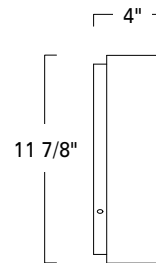

Fenway
5395-SB-SO

Fenway
5395-MB-SO

Fenway can also
be wall-mounted

5395

LED

Product Name / Model / Dimensions			Finish Options	Diffuser Options	Lamping Options
Fenway - 5395			Standard Satin Brass / SB Matte Black / MB	Standard Glass Shiny Opal / SO	Standard LED / LED 1592lm, 3000K, 90CRI, 16 Watts, 120 - 277v, Triac Dimmable
Width	Length	Depth from Ceiling or Projection			
14.25"	12.25"	4.00"			