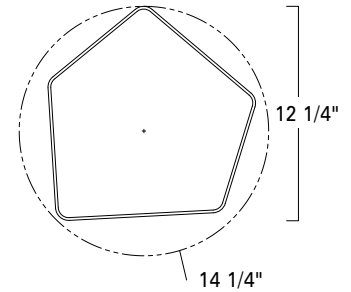

Fenway
5395-SB-SO

Fenway
5395-MB-SO

Fenway can also
be wall-mounted

5395

LED

Product Name / Model / Dimensions			Finish Options	Diffuser Options	Lamping Options
Fenway - 5395			Standard Satin Brass / SB Matte Black / MB	Standard Glass Shiny Opal / SO	Standard LED / LED 1592lm, 3000K, 90CRI, 16 Watts, 120 - 277v, Triac Dimmable
Width	Length	Depth from Ceiling or Projection			
14.25"	12.25"	4.00"			