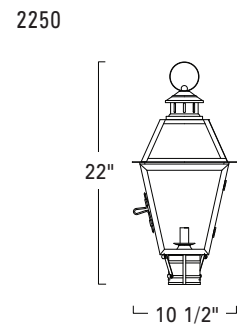

Olde Colony Copper Wall  
2253-CO-CL

Olde Colony Copper Post  
2250-CO-CL

Product Name / Model / Dimensions					Finish Options	Glass Options	Lamping Options
Olde Colony Copper Wall - 2253 Olde Colony Copper Post - 2250					<b>Standard</b> Copper / CO	<b>Standard</b> Clear / CL	<b>Standard</b> Incandescent (1) 60 Watt Candelabra
	Height	Width	Projection	TTO			
2253	22.00"	9.5"	11.5"	14.00"			
2250	22.00"	10.50"					
2253 Backplate 13.25" H x 4.75" W							