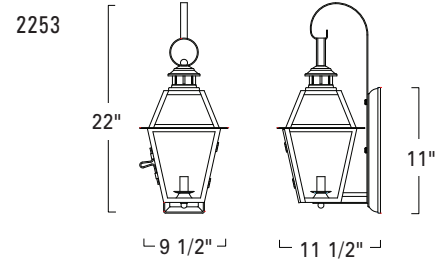

# Olde Colony Copper

2253 - Wall  
2250 - Post

Project Name \_\_\_\_\_

Fixture Type \_\_\_\_\_

Quantity \_\_\_\_\_

Norwell Lighting

ILEX

Custom Metalcraft

Olde Colony Copper Wall  
2253-CO-CL

Olde Colony Copper Post  
2250-CO-CL

Product Name / Model / Dimensions					Finish Options	Glass Options	Lamping Options
Olde Colony Copper Wall - 2253 Olde Colony Copper Post - 2250					<b>Standard</b> Copper / CO	<b>Standard</b> Clear / CL	<b>Standard</b> Incandescent (1) 60 Watt Candelabra
	Height	Width	Projection	TTO			
2253	22.00"	9.5"	11.5"	14.00"			
2250	22.00"	10.50"					
2253 Backplate 13.25" H x 4.75" W							