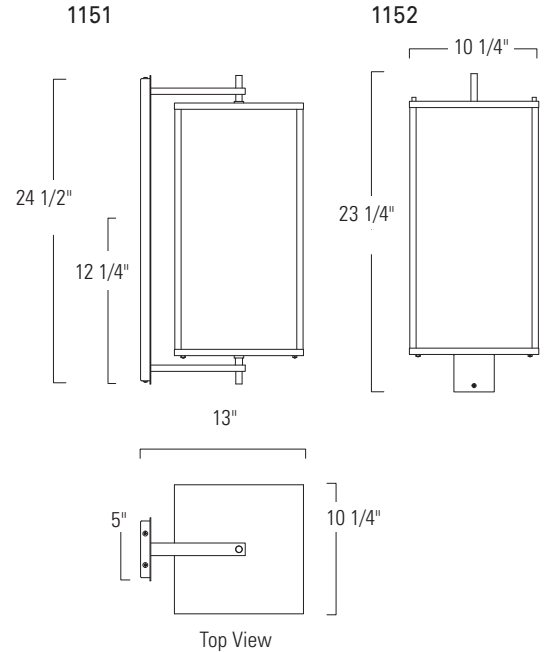

Back Bay Small Sconce
 Aged Brass / AG

Back Bay Large Sconce
 Matte Black / MB

Back Bay Post
 Aged Brass / AG

1150

1151

1152

Product Name / Model / Dimensions				Finish Options	Diffuser	Lamping Options
Back Bay Small Sconce - 1150				Standard Aged Brass / AG Matte Black / MB	Standard Clear Glass / CL	Standard 3- 60 Watt Candelabra
Back Bay Large Sconce - 1151						
Back Bay Post - 1152						
	Height	Width	Projection			
1150	16 3/4"	6 1/4"	9"			
1151	24 1/2"	10 1/4"	13"			
1152	23 1/4"	10 1/4"				
Backplate Small 16 3/4" H x 6 1/4" W						
Backplate Large 24 1/2" H x 10 1/4" W						