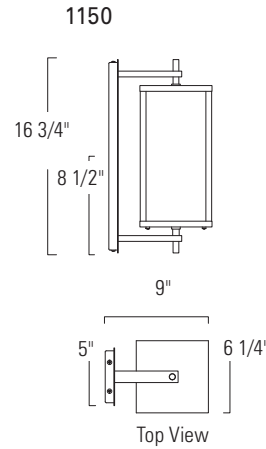

Back Bay Small Sconce
 Aged Brass / AG

Back Bay Large Sconce
 Matte Black / MB

Back Bay Post
 Aged Brass / AG

1150

1151

1152

Product Name / Model / Dimensions				Finish Options	Diffuser	Lamping Options
Back Bay Small Sconce - 1150				Standard Aged Brass / AG Matte Black / MB	Standard Clear Glass / CL	Standard 3- 60 Watt Candelabra
Back Bay Large Sconce - 1151						
Back Bay Post - 1152						
	Height	Width	Projection			
1150	16 3/4"	6 1/4"	9"			
1151	24 1/2"	10 1/4"	13"			
1152	23 1/4"	10 1/4"				
Backplate Small 16 3/4" H x 6 1/4" W						
Backplate Large 24 1/2" H x 10 1/4" W						