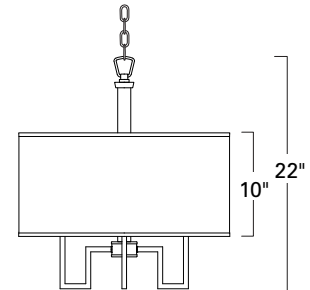

Maya Drum
9677-AG-WS

Maya Drum
9677-PN-WS

Maya Drum
9677-BN-WS

9677

Also available in a Maya Sconce & Linear Chandeliers.
See 9675 & 9678 technical sheets

Product Name / Model / Dimensions			Finish Options	Glass	Lamping Options
Maya 4 Arm Drum Pendant - 9677			Standard Aged Brass / AG Brushed Nickel / BN Polished Nickel / PN	Standard White Shade / WS 10" H X 20" W	Standard Incandescent / IN (4) 60 Watt Edison
Body Height	Width	Overall Height			
22.00"	20.00"	Provided with 6' chain			
Canopy 4 3/4"					