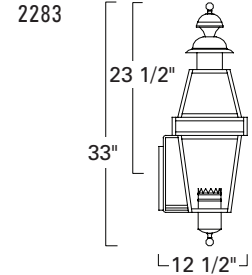

Beacon Wall and Post

2283
2282C
2280C

Project Name _____

Fixture Type _____

Quantity _____

Norwell | Lighting

I L E X

Custom Metalcraft

★USA Made

BRASS

Beacon Sconce
2283-BL-CL

Beacon Medium Post
2282C-BL-CL

Beacon Large Post
2280C-BL-CL

Product Name / Model / Dimensions				Finish Options	Glass Options	Lamping Options
Beacon Sconce - 2283 Beacon Medium Post - 2282C Beacon Large Post - 2280C				Standard Black/ BL	Standard Clear/Seedy / CL	Standard Incandescent (1) 100 Watt Edison
	Height	Width	Projection			
2283	33.00"	10.75"	12.50"			
2282C	33.00"	11.50"				
2280C	38.00"	12.50"				
2283 Backplate 9.125" H X 4.625" W						