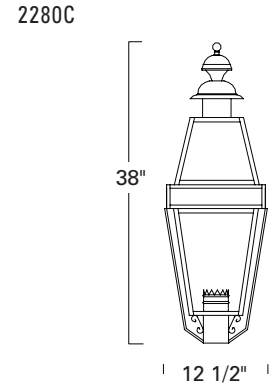

Beacon Wall and Post

2283
2282C
2280C

Project Name _____

Fixture Type _____

Quantity _____

Norwell | Lighting

I L E X

Custom Metalcraft

★USA Made

BRASS

Beacon Sconce
2283-BL-CL

Beacon Medium Post
2282C-BL-CL

Beacon Large Post
2280C-BL-CL

Product Name / Model / Dimensions				Finish Options	Glass Options	Lamping Options
Beacon Sconce - 2283 Beacon Medium Post - 2282C Beacon Large Post - 2280C				Standard Black/ BL	Standard Clear/Seedy / CL	Standard Incandescent (1) 100 Watt Edison
	Height	Width	Projection			
2283	33.00"	10.75"	12.50"			
2282C	33.00"	11.50"				
2280C	38.00"	12.50"				
2283 Backplate 9.125" H X 4.625" W						