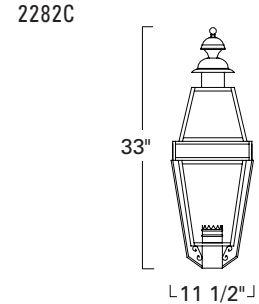

Beacon Wall and Post

2283
2282C
2280C

Project Name _____

Fixture Type _____

Quantity _____

Norwell | Lighting

I L E X

Custom Metalcraft

★USA Made

BRASS

Beacon Sconce
2283-BL-CL

Beacon Medium Post
2282C-BL-CL

Beacon Large Post
2280C-BL-CL

Product Name / Model / Dimensions				Finish Options	Glass Options	Lamping Options
Beacon Sconce - 2283 Beacon Medium Post - 2282C Beacon Large Post - 2280C				Standard Black/ BL	Standard Clear/Seedy / CL	Standard Incandescent (1) 100 Watt Edison
	Height	Width	Projection			
2283	33.00"	10.75"	12.50"			
2282C	33.00"	11.50"				
2280C	38.00"	12.50"				
2283 Backplate 9.125" H X 4.625" W						